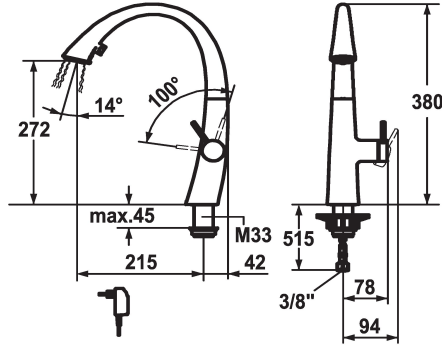

KWC ZOE

Lever mixer - Kitchen - with LEDShine

Modell-Linie: ZOE | 10.201.122.176FL

Taps | Manual taps