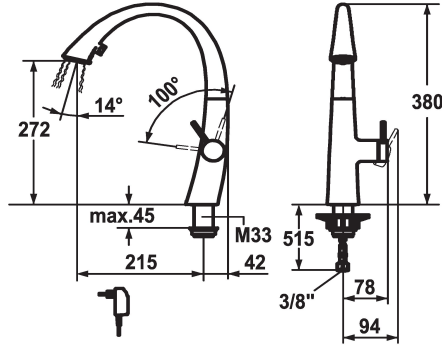

KWC ZOE

Lever mixer - Kitchen - with LEDShine

Modell-Linie: ZOE | 10.201.122.176FL

Taps | Manual taps

KWC-No.

122916

chromeline, A 215, flexible connection hoses, mains receiver

124353

chromeline

matt black

decor steel

glacier white

* Lever mixer

* Lever installation only possible on the right side

- Child safety: cold water flow in lever position towards the front

* gap between wall and centre of mounting hole min. 42 mm

* Flexible connection hoses 3/8"

* Fastening by means of threaded sleeve M33 x 1.5

* Mounting hole size ø35 mm

* Scope of delivery:

- Mains receiver 100-240 V / operating voltage 6.75 V / cable length 1100 mm

J-Spout

Dimension Height

380

Acoustic group

II

Projection A

A 215

KWC ZOE