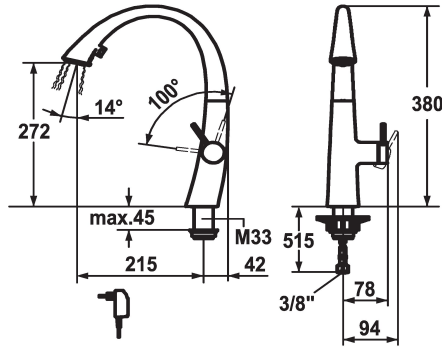

### KWC-No.

**122916**  
chromeline, A 215, flexible connection hoses, mains receiver

**124353**  
matt black, A 215, flexible connection hoses, mains receiver

**122921**  
decor steel, A 215, flexible connection hoses, mains receiver

### Color code

chromeline

matt black

decor steel

glacier white

- \* Lever mixer
- \* Lever installation only possible on the right side
- Child safety: cold water flow in lever position towards the front
- \* gap between wall and centre of mounting hole min. 42 mm
- \* TouchProtect - anti-scald protection thanks to the "double skin" principle
- \* Covered pull-out spray
- ergonomic spout alignment, shape and handling
- SprayClean - easy to clean and actively prevents limescale buildup
- Neoperl® Cascade®
- PowerClean - needle spray mode, with automatic diverter reset
- integrated ON/OFF push-button with automatic shut-off after 30 minutes

- up to 500 mm pull-out length
- \* SwivelStop - hose guide, swivelling 270°, limitable to 120°
- \* EasyLock - a pull-out spray that easily slides back into place
- \* OptimalSpace - ample space for washing or working
- \* KWC cartridge S 25
- with ceramic discs
- flow rate and temperature continuously variable
- \* Flexible connection hoses 3/8"
- \* Fastening by means of threaded sleeve M33 x 1.5
- \* Mounting hole size ø35 mm
- \* Scope of delivery:
- Mains receiver 100-240 V / operating voltage 6.75 V / cable length 1100 mm

J-Spout

Measure Height

380

Acoustic group

II

Projection A

A 215