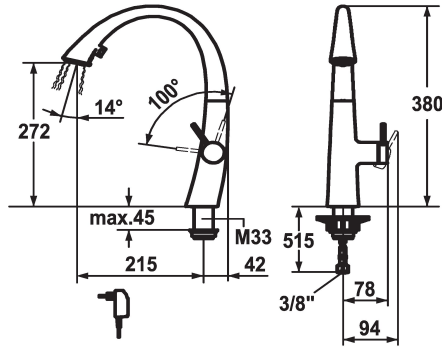

KWC ZOE

Lever mixer - Kitchen - with LEDShine

Modell-Linie: ZOE | 10.201.122.176FL

Hanat | Käsi­käyt­toiset hanat

KWC-No.

122916
chromeline, A 215, flexible connection hoses, mains receiver

124353
matt black, A 215, flexible connection hoses, mains receiver

122921
decor steel, A 215, flexible connection hoses, mains receiver

123307
glacier white, A 215, flexible connection hoses, mains receiver

ATT-KWC-FARBCODE

chromeline

matt black

decor steel

glacier white

- * Lever mixer
- * Lever installation only possible on the right side
- Child safety: cold water flow in lever position towards the front
- * gap between wall and centre of mounting hole min. 42 mm
- * TouchProtect - anti-scald protection thanks to the "double skin" principle
- * Covered pull-out spray
- ergonomic spout alignment, shape and handling
- SprayClean - easy to clean and actively prevents limescale buildup
- Neoperl® Cascade®
- PowerClean - needle spray mode, with automatic diverter reset
- integrated ON/OFF push-button with automatic shut-off after 30 minutes

- up to 500 mm pull-out length
- * SwivelStop - hose guide, swivelling 270°, limitable to 120°
- * EasyLock - a pull-out spray that easily slides back into place
- * OptimalSpace - ample space for washing or working
- * KWC cartridge S 25
- with ceramic discs
- flow rate and temperature continuously variable
- * Flexible connection hoses 3/8"
- * Fastening by means of threaded sleeve M33 x 1.5
- * Mounting hole size ø35 mm
- * Scope of delivery:
- Mains receiver 100-240 V / operating voltage 6.75 V / cable length 1100 mm