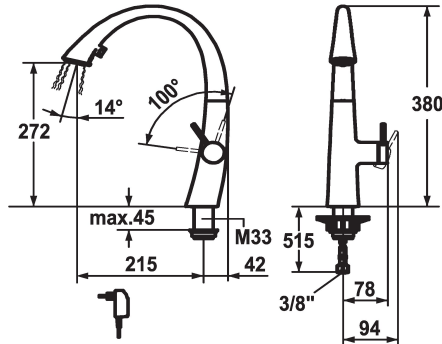

KWC ZOE

Lever mixer - Kitchen - with LEDShine

Modell-Linie: ZOE | 10.201.122.176FL

Armatura umywalkowa | Armatura jednouchwytywa

KWC-No.

122916
chromeline, A 215, flexible connection hoses, mains receiver

124353
matt black, A 215, flexible connection hoses, mains receiver

122921
decor steel, A 215, flexible connection hoses, mains receiver

123307
glacier white, A 215, flexible connection hoses, mains receiver

ATT-KWC-FARBCODE

chromeline

matt black

decor steel

glacier white

- * Lever mixer
- * Lever installation only possible on the right side
- Child safety: cold water flow in lever position towards the front
- * gap between wall and centre of mounting hole min. 42 mm
- * TouchProtect - anti-scald protection thanks to the "double skin" principle
- * Covered pull-out spray
- ergonomic spout alignment, shape and handling
- SprayClean - easy to clean and actively prevents limescale buildup
- Neoperl® Cascade®
- PowerClean - needle spray mode, with automatic diverter reset
- integrated ON/OFF push-button with automatic shut-off after 30 minutes

- up to 500 mm pull-out length
- * SwivelStop - hose guide, swivelling 270°, limitable to 120°
- * EasyLock - a pull-out spray that easily slides back into place
- * OptimalSpace - ample space for washing or working
- * KWC cartridge S 25
- with ceramic discs
- flow rate and temperature continuously variable
- * Flexible connection hoses 3/8"
- * Fastening by means of threaded sleeve M33 x 1.5
- * Mounting hole size ø35 mm
- * Scope of delivery:
- Mains receiver 100-240 V / operating voltage 6.75 V / cable length 1100 mm