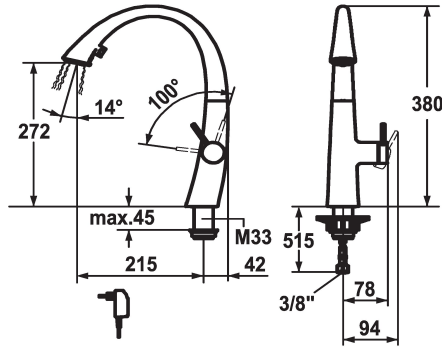

## KWC ZOE

Lever mixer - Kitchen - with LEDShine

Modell-Linie: ZOE | 10.201.122.176FL

Kranar | Hydraulické armatury

### KWC-No.

**122916**  
chromeline, A 215, flexible connection hoses, mains receiver

**124353**  
matt black, A 215, flexible connection hoses, mains receiver

**122921**  
decor steel, A 215, flexible connection hoses, mains receiver

### ATT-KWC-FARBCODE

chromeline

matt black

decor steel

glacier white

- \* Lever mixer
- \* Lever installation only possible on the right side
- Child safety: cold water flow in lever position towards the front
- \* gap between wall and centre of mounting hole min. 42 mm
- \* TouchProtect - anti-scald protection thanks to the "double skin" principle
- \* Covered pull-out spray
- ergonomic spout alignment, shape and handling
- SprayClean - easy to clean and actively prevents limescale buildup
- Neoperl® Cascade®
- PowerClean - needle spray mode, with automatic diverter reset
- integrated ON/OFF push-button with automatic shut-off after 30 minutes

- up to 500 mm pull-out length
- \* SwivelStop - hose guide, swivelling 270°, limitable to 120°
- \* EasyLock - a pull-out spray that easily slides back into place
- \* OptimalSpace - ample space for washing or working
- \* KWC cartridge S 25
- with ceramic discs
- flow rate and temperature continuously variable
- \* Flexible connection hoses 3/8"
- \* Fastening by means of threaded sleeve M33 x 1.5
- \* Mounting hole size ø35 mm
- \* Scope of delivery:
- Mains receiver 100-240 V / operating voltage 6.75 V / cable length 1100 mm