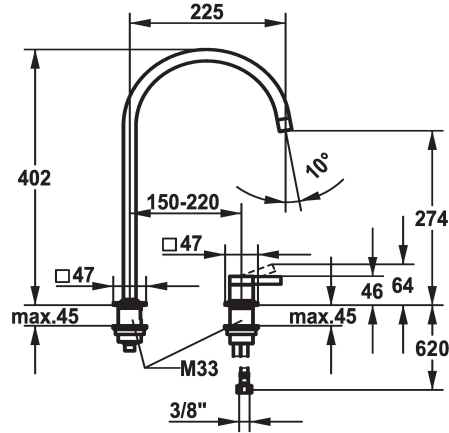

## KWC ERA Lever mixer - Kitchen

Modell-Linie: ERA | 10.392.023.700FL  
Umyvadlové armatury | Hydraulické armatury

### KWC-No.

**124396**  
stainless steel, A 225, flexible connection hoses

- \* Lever mixer
- \* 2-hole
- \* Lever installation possible on the right or left side
- \* Swivel spout 150°, extensible to 360°
- Neoperl® Perlator® laminar
- \* OptimalSpace - ample space for washing or working

- \* KWC cartridge S 25
- with ceramic discs
- flow rate and temperature continuously variable
- \* Flexible connection hoses 3/8"
- \* Fastening by means of threaded sleeve M33 x 1.5
- \* Mounting hole size ø35 mm

### Technické údaje

A_Spout_Spray
Connection
ATT-KWC-AUSLAUF
Handling
ATT-KWC-FARBCODE
Installation_type
Faucet_typ
ATT-KWC-BAUFORM
Measure_Height
G_Acoustic group
Projection_A
EnergyLabelCH
ATT-KWC-MASS-WASSERAUSTRITT
Materiál