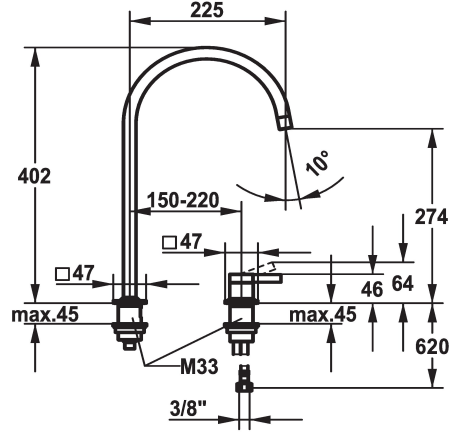

KWC ERA Lever mixer - Kitchen

Modell-Linie: ERA | 10.392.023.700FL
Taps | Manual taps

KWC-No.

124396
stainless steel, A 225, flexible connection hoses

- * Lever mixer
- * 2-hole
- * Lever installation possible on the right or left side
- * Swivel spout 150°, extensible to 360°
- Neoperl® Perlator® laminar
- * OptimalSpace - ample space for washing or working

- * KWC cartridge S 25
- with ceramic discs
- flow rate and temperature continuously variable
- * Flexible connection hoses 3/8"
- * Fastening by means of threaded sleeve M33 x 1.5
- * Mounting hole size ø35 mm

Technical Data

Flow rate
Connection
Spout
Handling
Color code
Installation_type
Faucet_typ
Design
Dimension Height
Acoustic group
Projection_A
Energy Label
Dimension Water outlet
material

8 l/min (3 bar)
Flexible connection hoses
swivel
top lever
stainless steel
Pillar installation
Faucet
J-Spout
402
Battery1
A 225
A
274
stainless steel

Spare Parts

KWC ERA
Lever mixer - Kitchen

Modell-Linie: ERA | 10.392.023.700FL
Taps | Manual taps

Cartridge S 25

538711
Z.536.032
