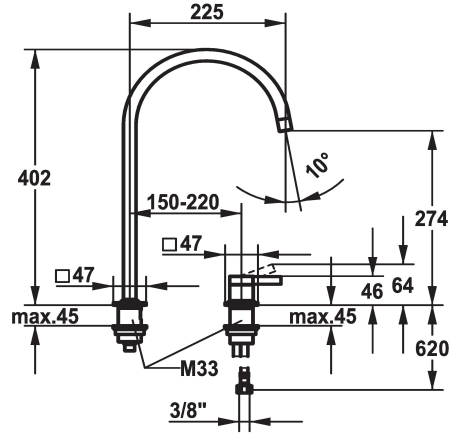

KWC ERA Lever mixer - Kitchen

Modell-Linie: ERA | 10.392.023.700FL
Taps | Manual taps

KWC-No.

124396
stainless steel, A 225, flexible connection hoses

- * Lever mixer
- * 2-hole
- * Lever installation possible on the right or left side
- * Swivel spout 150°, extensible to 360°
- Neoperl® Perlator® laminar
- * OptimalSpace - ample space for washing or working

- * KWC cartridge S 25
- with ceramic discs
- flow rate and temperature continuously variable
- * Flexible connection hoses 3/8"
- * Fastening by means of threaded sleeve M33 x 1.5
- * Mounting hole size $\varnothing 35$ mm

Technical Data

Flow rate
Connection
Spout
Handling
Color code
Installation type
Faucet_typ
Design
Dimension Height
Acoustic group
Projection A
Energy label
Dimension Water outlet
material

8 l/min (3 bar)
Flexible connection hoses
swivel
top lever
stainless steel
Pillar installation
Lever mixer
J-Spout
402
I
A 225
A
274
stainless steel

KWC ERA
Lever mixer - Kitchen

Modell-Linie: ERA | 10.392.023.700FL
Taps | Manual taps

Cartridge S 25

538711
Z.536.032
