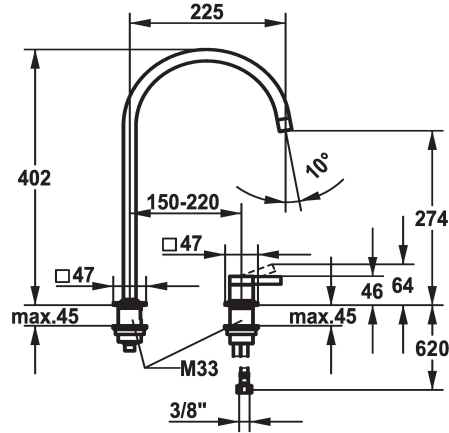

KWC ERA Lever mixer - Kitchen

Modell-Linie: ERA | 10.392.023.700FL
Hanat | Käsi­käyt­toiset hanat

KWC-No.

124396
stainless steel, A 225, flexible connection hoses

- * Lever mixer
- * 2-hole
- * Lever installation possible on the right or left side
- * Swivel spout 150°, extensible to 360°
- Neoperl® Perlator® laminar
- * OptimalSpace - ample space for washing or working

- * KWC cartridge S 25
- with ceramic discs
- flow rate and temperature continuously variable
- * Flexible connection hoses 3/8"
- * Fastening by means of threaded sleeve M33 x 1.5
- * Mounting hole size ø35 mm

Tekniset tiedot

A_Spout_Spray
Connection
Spout
Handling
ATT-KWC-FARBCODE
Installation_type
Faucet_typ
ATT-KWC-BAUFORM
Measure_Height
G_Acoustic group
Projection_A
EnergyLabelCH
ATT-KWC-MASS-WASSERAUSTRITT
Materiaali
IviCode

8 l/min (3 bar)
Flexible_Anschluss­schläuche
schwenkbar
topbedient
stainless steel
Standmontage
01
J-Spout
402
yes
A225
A
274
ROSTFREIER_STAHL
0

Varaosat

KWC ERA
Lever mixer - Kitchen

Modell-Linie: ERA | 10.392.023.700FL
Hanat | Käsi­käyt­toiset hanat