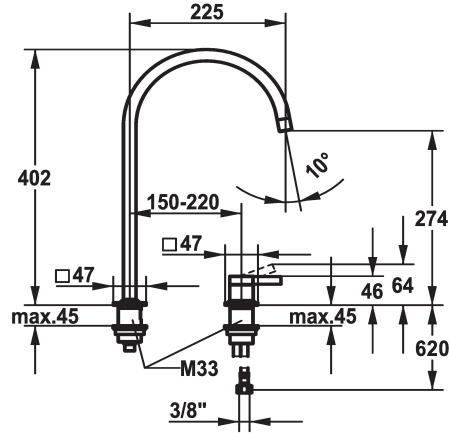

KWC ERA Lever mixer - Kitchen

Modell-Linie: ERA | 10.392.023.700FL
Armatura umywalkowa | Armatura jednouchwytowa

KWC-No.

124396
stainless steel, A 225, flexible connection hoses

- * Lever mixer
- * 2-hole
- * Lever installation possible on the right or left side
- * Swivel spout 150°, extensible to 360°
- Neoperl® Perlator® laminar
- * OptimalSpace - ample space for washing or working

- * KWC cartridge S 25
- with ceramic discs
- flow rate and temperature continuously variable
- * Flexible connection hoses 3/8"
- * Fastening by means of threaded sleeve M33 x 1.5
- * Mounting hole size ø35 mm

Dane techniczne

A_Spout_Spray
Connection
ATT-KWC-AUSLAUF
Handling
ATT-KWC-FARBCODE
Installation_type
Faucet_typ
ATT-KWC-BAUFORM
Dimension Height
G_Acoustic group
Projection_A
EnergyLabelCH
ATT-KWC-MASS-WASSERAUSTRITT
Material

8 l/min (3 bar)
Flexible_Anschlusschläuche
schwenkbar
topbedient
stainless steel
Standmontage
01
J-Auslauf
402
1
A225
A
274
ROSTFREIER_STAHL

Części zamienne

KWC ERA Lever mixer - Kitchen

Modell-Linie: ERA | 10.392.023.700FL
Armatura umywalkowa | Armatura jednouchwytowa