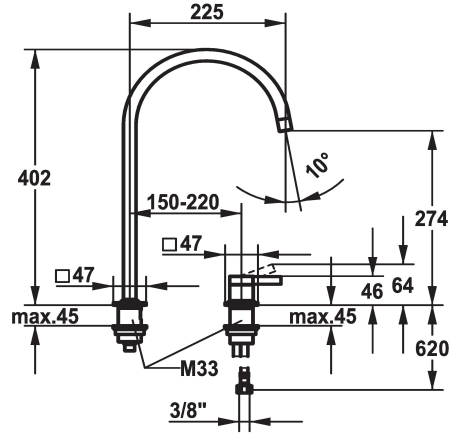

KWC ERA Lever mixer - Kitchen

Modell-Linie: ERA | 10.392.023.700FL
Kranar | Hydraulické armatúry

KWC-No.

124396
stainless steel, A 225, flexible connection hoses

- * Lever mixer
- * 2-hole
- * Lever installation possible on the right or left side
- * Swivel spout 150°, extensible to 360°
- Neoperl® Perlator® laminar
- * OptimalSpace - ample space for washing or working

- * KWC cartridge S 25
- with ceramic discs
- flow rate and temperature continuously variable
- * Flexible connection hoses 3/8"
- * Fastening by means of threaded sleeve M33 x 1.5
- * Mounting hole size ø35 mm

Technical Data

A_Spout_Spray
Connection
ATT-KWC-AUSLAUF
Handling
ATT-KWC-FARBCODE
Installation_type
Faucet_typ
ATT-KWC-BAUFORM
Measure_Height
G_Acoustic group
Projection_A
EnergyLabelCH
ATT-KWC-MASS-WASSERAUSTRITT
Material

8 l/min (3 bar)
Flexible_Anschlusschläuche
schwenkbar
topbedient
stainless steel
Standmontage
01
J-Auslauf
402
1
A225
A
274
ROSTFREIER_STAHL

Reservdelar

KWC ERA
Lever mixer - Kitchen

Modell-Linie: ERA | 10.392.023.700FL
Kranar | Hydraulické armatury