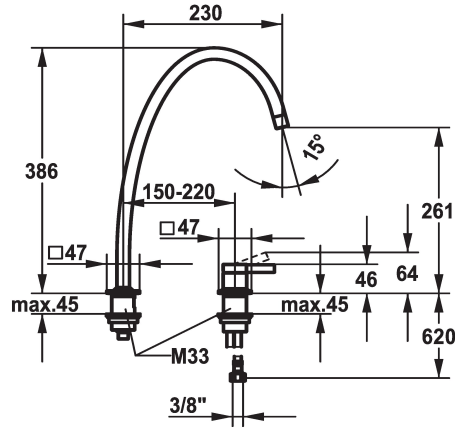

KWC ERA Lever mixer - Kitchen

Modell-Linie: ERA | 10.392.024.700FL
Taps | Manual taps

KWC-No.

124399
stainless steel, A 230, flexible connection hoses

- * Lever mixer
- * 2-hole
- * Lever installation possible on the right or left side
- * Swivel spout 150°, extensible to 360°
- Neoperl® Perlator® laminar
- * OptimalSpace - ample space for washing or working

- * KWC cartridge S 25
- with ceramic discs
- flow rate and temperature continuously variable
- * Flexible connection hoses 3/8"
- * Fastening by means of threaded sleeve M33 x 1.5
- * Mounting hole size ø35 mm

Technical Data

Flow rate
Connection
Spout
Handling
Color code
Installation_type
Faucet_typ
Design
Dimension Height
G_Acoustic group
Projection_A
Energy Label
Dimension Water outlet
material

8 l/min (3 bar)
Flexible connection hoses
swivel
top lever
stainless steel
Pillar installation
Lever mixer
Gravity Spout
386
I
A 230
A
261
stainless steel

Spare Parts

KWC ERA
Lever mixer - Kitchen

Modell-Linie: ERA | 10.392.024.700FL
Taps | Manual taps

Cartridge S 25

538711
Z.536.032
