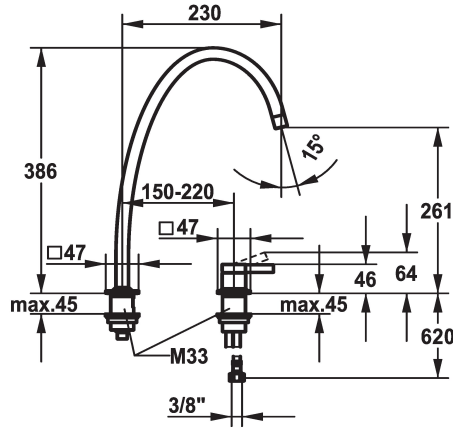

### KWC-No.

**124399**  
stainless steel, A 230, flexible connection hoses

- \* Lever mixer
- \* 2-hole
- \* Lever installation possible on the right or left side
- \* Swivel spout 150°, extensible to 360°
- Neoperl® Perlator® laminar
- \* OptimalSpace - ample space for washing or working

- \* KWC cartridge S 25
- with ceramic discs
- flow rate and temperature continuously variable
- \* Flexible connection hoses 3/8"
- \* Fastening by means of threaded sleeve M33 x 1.5
- \* Mounting hole size ø35 mm

### Technical Data

Flow rate
Connection
Spout
Handling
Color code
Installation type
Faucet_typ
Design
Dimension Height
Acoustic group
Projection A
Energy label
Dimension Water outlet
material

8 l/min (3 bar)
Flexible connection hoses
swivel
top lever
stainless steel
Pillar installation
Lever mixer
Gravity Spout
386
I
A 230
A
261
stainless steel

### Spare Parts

**KWC** ERA  
Lever mixer - Kitchen

**Modell-Linie: ERA | 10.392.024.700FL**  
Taps | Manual taps

**Cartridge S 25**

---

**538711**  
Z.536.032

---