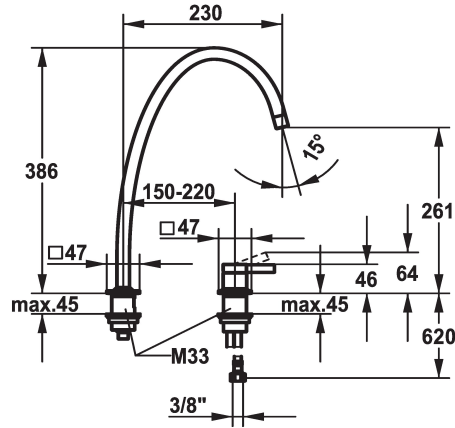

KWC ERA Lever mixer - Kitchen

Modell-Linie: ERA | 10.392.024.700FL
Taps | Manual taps

KWC-No.

124399
stainless steel, A 230, flexible connection hoses

- * Lever mixer
- * 2-hole
- * Lever installation possible on the right or left side
- * Swivel spout 150°, extensible to 360°
- Neoperl® Perlator® laminar
- * OptimalSpace - ample space for washing or working

- * KWC cartridge S 25
- with ceramic discs
- flow rate and temperature continuously variable
- * Flexible connection hoses 3/8"
- * Fastening by means of threaded sleeve M33 x 1.5
- * Mounting hole size ø35 mm

Technical Data

Flow rate
Connection
Spout
Handling
Color code
Installation type
Faucet_typ
Design
Measure Height
Acoustic group
Projection A
Energy label
Dimension Water outlet
material

8 l/min (3 bar)
Flexible connection hoses
swivel
top lever
stainless steel
Pillar installation
Lever mixer
Gravity Spout
386
I
A 230
A
261
stainless steel

Spare Parts

KWC ERA
Lever mixer - Kitchen

Modell-Linie: ERA | 10.392.024.700FL
Taps | Manual taps

Cartridge S 25

538711
Z.536.032
