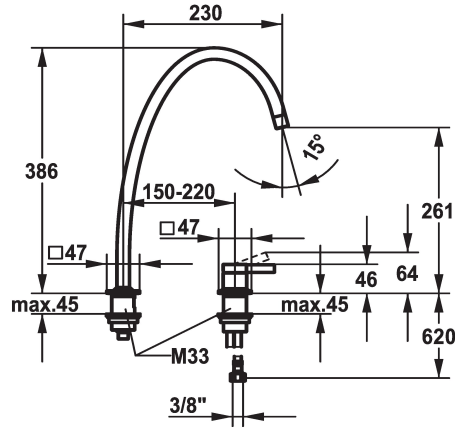

KWC ERA Lever mixer - Kitchen

Modell-Linie: ERA | 10.392.024.700FL
Kranar | Hydraulické armatúry

KWC-No.

124399
stainless steel, A 230, flexible connection hoses

- * Lever mixer
- * 2-hole
- * Lever installation possible on the right or left side
- * Swivel spout 150°, extensible to 360°
- Neoperl® Perlator® laminar
- * OptimalSpace - ample space for washing or working

- * KWC cartridge S 25
- with ceramic discs
- flow rate and temperature continuously variable
- * Flexible connection hoses 3/8"
- * Fastening by means of threaded sleeve M33 x 1.5
- * Mounting hole size ø35 mm

Technical Data

A_Spout_Spray
Connection
ATT-KWC-AUSLAUF
Handling
ATT-KWC-FARBCODE
Installation_type
Faucet_typ
ATT-KWC-BAUFORM
Measure_Height
G_Acoustic group
Projection_A
EnergyLabelCH
ATT-KWC-MASS-WASSERAUSTRITT
Material

8 l/min (3 bar)
Flexible_Anschlusschläuche
schwenkbar
topbedient
stainless steel
Standmontage
Hebelmischer
Gravity_Auslauf
386
I
A230
A
261
ROSTFREIER_STAHL

Reservdelar

KWC ERA
Lever mixer - Kitchen

Modell-Linie: ERA | 10.392.024.700FL
Kranar | Hydraulické armatury