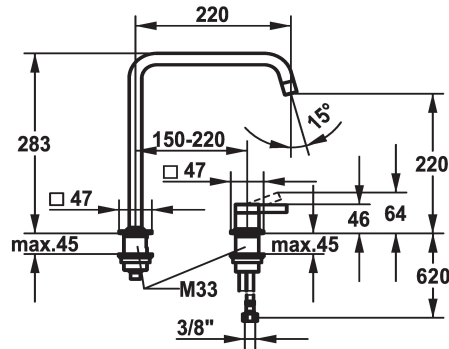

KWC ERA Lever mixer - Kitchen

Modell-Linie: ERA | 10.392.022.700FL
Umyvadlové armatury | Hydraulické armatury

KWC-No.

124402
stainless steel, A 220, flexible connection hoses

- * Lever mixer
- * 2-hole
- * Lever installation possible on the right or left side
- * Swivel spout 150°, extensible to 360°
- Neoperl® Perlator® laminar
- * OptimalSpace - ample space for washing or working

- * KWC cartridge S 25
- with ceramic discs
- flow rate and temperature continuously variable
- * Flexible connection hoses 3/8"
- * Fastening by means of threaded sleeve M33 x 1.5
- * Mounting hole size ø35 mm

Technické údaje

| |
|-----------------------------|
| A_Spout_Spray |
| Connection |
| ATT-KWC-AUSLAUF |
| Handling |
| ATT-KWC-FARBCODE |
| Installation_type |
| Faucet_typ |
| ATT-KWC-BAUFORM |
| Measure_Height |
| G_Acoustic group |
| Projection_A |
| EnergyLabelCH |
| ATT-KWC-MASS-WASSERAUSTRITT |
| Materiál |

Náhradní díly

KWC ERA
Lever mixer - Kitchen

Modell-Linie: ERA | 10.392.022.700FL
Umyvadlové armatury | Hydraulické armatury

Cartridge S 25

538711
Z.536.032
