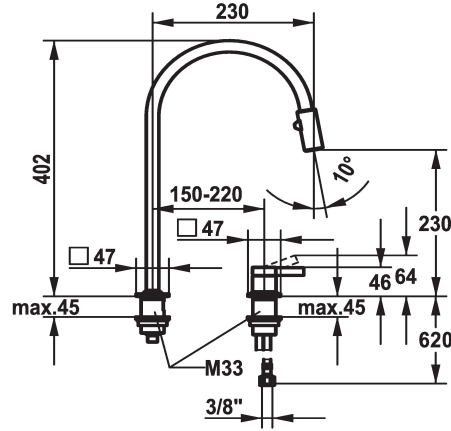

KWC ERA

Lever mixer - Kitchen

Modell-Linie: ERA | 10.392.323.700FL

Umyvadlové armatury | Hydraulické armatury

KWC-No.

124405

stainless steel, A 230, flexible connection hoses

- * Lever mixer
- * 2-hole
- * Lever installation possible on the right or left side
- * TouchProtect - anti-scald protection thanks to the "double skin" principle
- * Pull-out spray 360° turn - magnetic tight-fit holder
- SprayClean - easy to clean and actively prevents limescale buildup
- Jet regulator
- PowerClean - needle spray mode, with automatic diverter reset

- up to 500 mm pull-out length
- black fabric hose
- * Hose guide, swivelling 150°, can be extended to 360°
- * OptimalSpace - ample space for washing or working
- * KWC cartridge S 25
- with ceramic discs
- flow rate and temperature continuously variable
- * Flexible connection hoses 3/8"
- * Fastening by means of threaded sleeve M33 x 1.5
- * Mounting hole size ø35 mm

Technické údaje

ATT-KWC-A_AUSZUGBRAUSE_SIEB

7 l/min (3 bar)

ATT-KWC-A_AUSZUGBRAUSE_NORMAL

7 l/min (3 bar)

Connection

Flexible_Anschlussschläuche

ATT-KWC-AUSLAUF

A

ATT-KWC-MASS-WASSERAUSTRITT

230

Material

ROSTFREIER_STAHL

Náhradní díly

KWC ERA Lever mixer - Kitchen

Modell-Linie: ERA | 10.392.323.700FL
Umyvadlové armatury | Hydraulické armatury