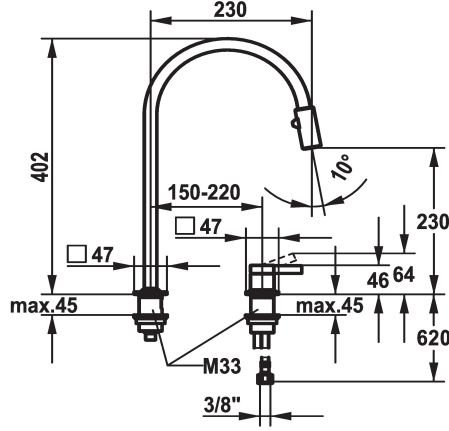

## KWC ERA Lever mixer - Kitchen

Modell-Linie: ERA | 10.392.323.700FL  
Taps | Manual taps

- up to 500 mm pull-out length
- black fabric hose
- \* Hose guide, swivelling 150°, can be extended to 360°
- \* OptimalSpace - ample space for washing or working
- \* KWC cartridge S 25
- with ceramic discs
- flow rate and temperature continuously variable
- \* Flexible connection hoses 3/8"
- \* Fastening by means of threaded sleeve M33 x 1.5
- \* Mounting hole size ø35 mm

### Technical Data

Flow rate needle spray	7 l/min (3 bar)
Flow rate normal spray	7 l/min (3 bar)
Connection	Flexible connection hoses
Spout	swivel
Handling	top lever
Color code	stainless steel
Installation_type	Pillar installation
Faucet_typ	Lever mixer
Dimension Height	402
G_Acoustic group	I
Projection_A	A 230
Energy Label	A
Dimension Water outlet	230
material	stainless steel