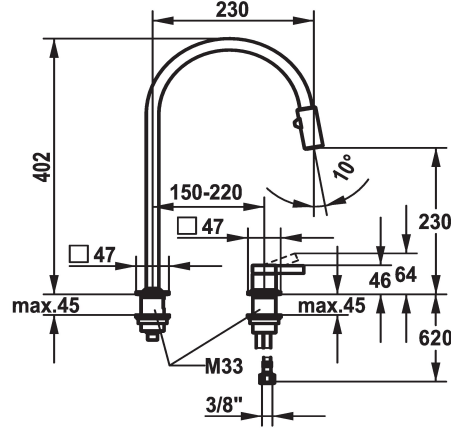

KWC ERA Lever mixer - Kitchen

Modell-Linie: ERA | 10.392.323.700FL
Taps | Manual taps

KWC-No.

124405
stainless steel, A 230, flexible connection hoses

- Lever mixer
- 2-hole
- Lever installation possible on the right or left side
- TouchProtect - anti-scald protection thanks to the "double skin" principle
- Pull-out spray 360° turn - magnetic tight-fit holder
- SprayClean - easy to clean and actively prevents limescale buildup
- Jet regulator
- PowerClean - needle spray mode, with automatic diverter reset

- up to 500 mm pull-out length
- black fabric hose
- Hose guide, swivelling 150°, can be extended to 360°
- OptimalSpace - ample space for washing or working
- KWC cartridge S 25
- with ceramic discs
- flow rate and temperature continuously variable
- Flexible connection hoses 3/8"
- Fastening by means of threaded sleeve M33 x 1.5
- Mounting hole size ø35 mm

Technical Data

Flow rate needle spray	7 l/min (3 bar)
Flow rate normal spray	7 l/min (3 bar)
Connection	Flexible connection hoses
Spout	swivel
Handling	top lever
Color code	stainless steel
Installation type	Pillar installation
Faucet_typ	Lever mixer
Dimension Height	402
Acoustic group	I
Projection A	A 230
Energy label	A
Dimension Water outlet	230
material	stainless steel

Flow rate needle spray	7 l/min (3 bar)
Flow rate normal spray	7 l/min (3 bar)
Connection	Flexible connection hoses
Spout	swivel
Handling	top lever
Color code	stainless steel
Installation type	Pillar installation
Faucet_typ	Lever mixer
Dimension Height	402
Acoustic group	I
Projection A	A 230
Energy label	A
Dimension Water outlet	230
material	stainless steel

Spare Parts