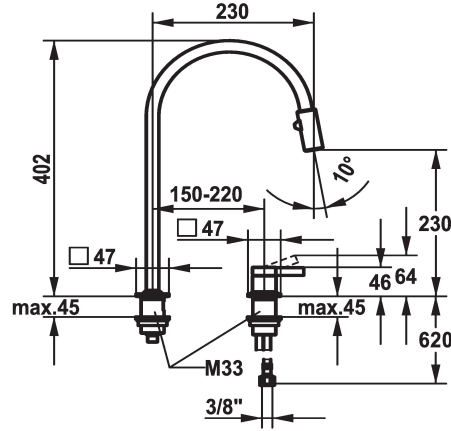

KWC ERA Lever mixer - Kitchen

Modell-Linie: ERA | 10.392.323.700FL
Hanat | Käsikäyttöiset hanat

KWC-No.

124405
stainless steel, A 230, flexible connection hoses

- * Lever mixer
- * 2-hole
- * Lever installation possible on the right or left side
- * TouchProtect - anti-scald protection thanks to the "double skin" principle
- * Pull-out spray 360° turn - magnetic tight-fit holder
- SprayClean - easy to clean and actively prevents limescale buildup
- Jet regulator
- PowerClean - needle spray mode, with automatic diverter reset

- up to 500 mm pull-out length
- black fabric hose
- * Hose guide, swivelling 150°, can be extended to 360°
- * OptimalSpace - ample space for washing or working
- * KWC cartridge S 25
- with ceramic discs
- flow rate and temperature continuously variable
- * Flexible connection hoses 3/8"
- * Fastening by means of threaded sleeve M33 x 1.5
- * Mounting hole size ø35 mm

Tekniset tiedot

ATT-KWC-A_AUSZUGBRAUSE_SIEB

7 l/min (3 bar)

ATT-KWC-A_AUSZUGBRAUSE_NORMAL

7 l/min (3 bar)

Connection

Flexible_Anschlussschläuche

Spout

Hebelmischer

Measure_Height

402

G_Acoustic group

I

Projection_A

A230

EnergyLabelCH