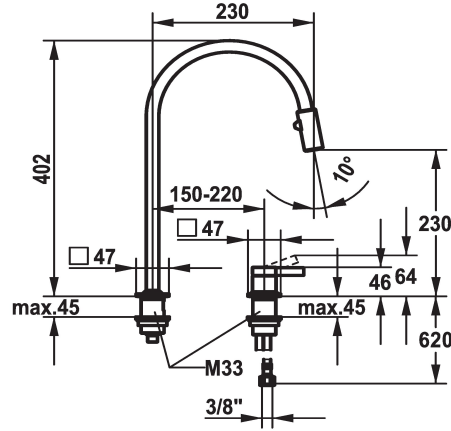

## KWC ERA Lever mixer - Kitchen

Modell-Linie: ERA | 10.392.323.700FL  
Kranar | Hydraulické armatúry

### KWC-No.

**124405**  
stainless steel, A 230, flexible connection hoses

- \* Lever mixer
- \* 2-hole
- \* Lever installation possible on the right or left side
- \* TouchProtect - anti-scald protection thanks to the "double skin" principle
- \* Pull-out spray 360° turn - magnetic tight-fit holder
- SprayClean - easy to clean and actively prevents limescale buildup
- Jet regulator
- PowerClean - needle spray mode, with automatic diverter reset

- up to 500 mm pull-out length
- black fabric hose
- \* Hose guide, swivelling 150°, can be extended to 360°
- \* OptimalSpace - ample space for washing or working
- \* KWC cartridge S 25
- with ceramic discs
- flow rate and temperature continuously variable
- \* Flexible connection hoses 3/8"
- \* Fastening by means of threaded sleeve M33 x 1.5
- \* Mounting hole size ø35 mm

### Technical Data

ATT-KWC-A\_AUSZUGBRAUSE\_SIEB

7 l/min (3 bar)

ATT-KWC-A\_AUSZUGBRAUSE\_NORMAL

7 l/min (3 bar)

Connection

Flexible\_Anschlusschläuche

ATT-KWC-AUSLAUF