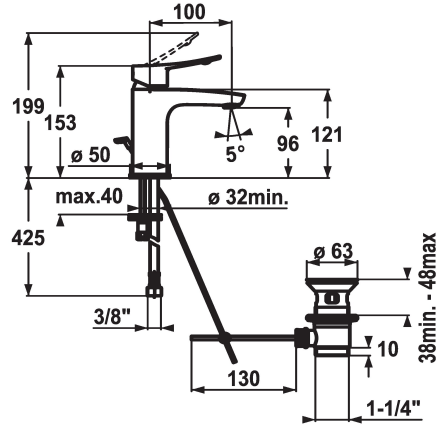

KWC ACTIVO Lever mixer - Basin

Modell-Linie: ACTIVO | 12.401.041.000FL
Kranar | Hydraulické armatúry

KWC-No.

124416
chromeline, A 100, flexible connection hoses, with pop-up valve

124417
chromeline, A 100, flexible connection hoses, without pop-up valve

- * Lever mixer
- * ergonomically shaped operating lever
- * EcoProtect - water-saving device
- * Fixed spout
- Neoperl® Perlator®
- * KWC cartridge M 35 OP

ATT-KWC- ABLAUFGARNITUR

mit_Ablaufgarnitur

ohne_Ablaufgarnitur

- with ceramic discs
- flow rate and temperature continuously variable
- temperature limitation
- * Flexible connection hoses 3/8"
- * Fastening by means of stud bolt M8 x 1
- * Mounting hole size ø35 mm

Faucet_typ

Measure_Height

G_Acoustic group

Projection_A

EnergyLabelCH

ATT-KWC-MASS-WASSERAUSTRITT

Material

5 l/min (3 bar)