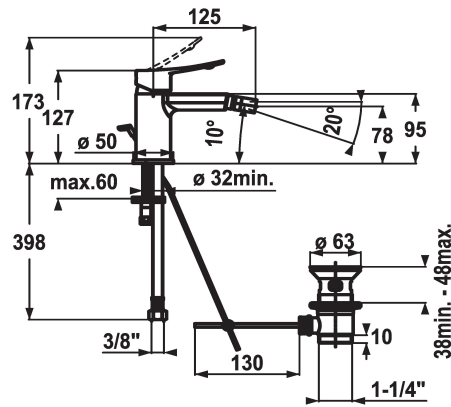

## KWC ACTIVO

Lever mixer - Bidet

Modell-Linie: ACTIVO | 13.401.042.000FL  
Umyvadlové armatury | Hydraulické armatury

### KWC-No.

**124421**

chromeline, A 125, flexible connection hoses, with pop-up valve

- \* Lever mixer
- \* ergonomically shaped operating lever
- \* Fixed spout
- ball joint aerator Neoperl® Perlator®
- \* KWC cartridge M 35 OP
- with ceramic discs

- flow rate and temperature continuously variable
- temperature limitation
- \* Flexible connection hoses 3/8"
- \* Fastening by means of stud bolt M8 x 1
- \* Mounting hole size ø35 mm

### Technické údaje

A_Spout_Spray
ATT-KWC-ABLAUFGARNITUR
Connection
ATT-KWC-AUSLAUF
Handling
ATT-KWC-FARBCODE
Installation_type
Faucet_typ
Measure_Height
G_Acoustic group
Projection_A
EnergyLabelCH
ATT-KWC-MASS-WASSERAUSTRITT
Materiál