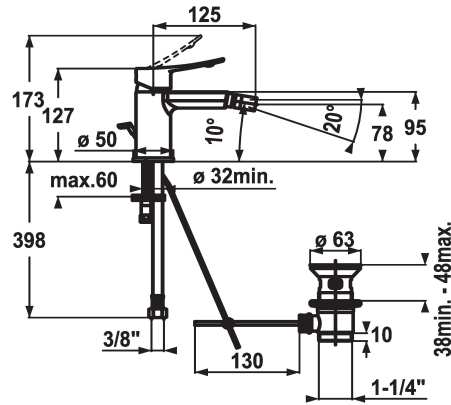

### KWC-No.

**124421**  
chromeline, A 125, flexible connection hoses, with pop-up valve

- \* Lever mixer
- \* ergonomically shaped operating lever
- \* Fixed spout
- ball joint aerator Neoperl® Perlator®
- \* KWC cartridge M 35 OP
- with ceramic discs

- flow rate and temperature continuously variable
- temperature limitation
- \* Flexible connection hoses 3/8"
- \* Fastening by means of stud bolt M8 x 1
- \* Mounting hole size ø35 mm

### Technical Data

Flow rate	6 l/min (3 bar)
Pop-up_valve	with pop-up valve
Connection	Flexible connection hoses
Spout	fixed
Handling	top lever
Color code	chrome
Installation_type	Pillar installation
Faucet_typ	Faucet
Dimension Height	127
Acoustic group	Battery1
Projection_A	A 125
Energy Label	B
Dimension Water outlet	78
material	Brass

Flow rate	6 l/min (3 bar)
Pop-up_valve	with pop-up valve
Connection	Flexible connection hoses
Spout	fixed
Handling	top lever
Color code	chrome
Installation_type	Pillar installation
Faucet_typ	Faucet
Dimension Height	127
Acoustic group	Battery1
Projection_A	A 125
Energy Label	B
Dimension Water outlet	78
material	Brass