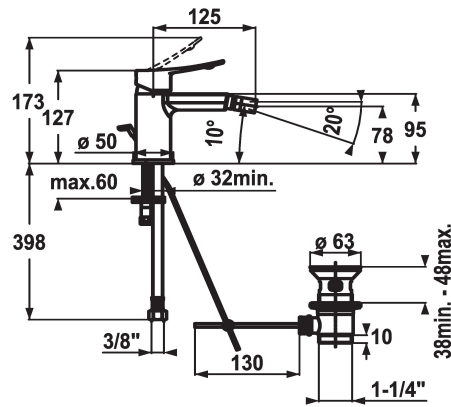

## KWC ACTIVO Lever mixer - Bidet

Modell-Linie: ACTIVO | 13.401.042.000FL  
Taps | Manual taps

### KWC-No.

**124421**  
chromeline, A 125, flexible connection hoses, with pop-up valve

- \* Lever mixer
- \* ergonomically shaped operating lever
- \* Fixed spout
- ball joint aerator Neoperl® Perlator®
- \* KWC cartridge M 35 OP
- with ceramic discs
- flow rate and temperature continuously variable

- temperature limitation
- \* Flexible connection hoses 3/8"
- \* Fastening by means of stud bolt M8 x 1
- \* Mounting hole size ø35 mm
- \* Scope of delivery:
- KWC pop-up valve Z.538.581.000

### Technical Data

Flow rate
pop-up assembly
Connection
Spout
Handling
Color code
Installation type
Faucet_typ
Dimension Height
Acoustic group
Projection A
Energy label
Dimension Water outlet
material

6 l/min (3 bar)
with pop-up valve
Flexible connection hoses
fixed
top lever
chromeline
Pillar installation
Lever mixer
127
I
A 125
B
78
Brass