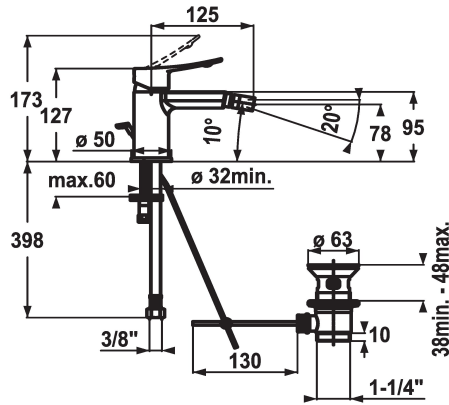

### KWC-No.

**124421**

chromeline, A 125, flexible connection hoses, with pop-up valve

- \* Lever mixer
- \* ergonomically shaped operating lever
- \* Fixed spout
- ball joint aerator Neoperl® Perlator®
- \* KWC cartridge M 35 OP
- with ceramic discs

- flow rate and temperature continuously variable
- temperature limitation
- \* Flexible connection hoses 3/8"
- \* Fastening by means of stud bolt M8 x 1
- \* Mounting hole size ø35 mm

### Technical Data

Flow rate	6 l/min (3 bar)
pop-up valve	with pop-up valve
Connection	Flexible connection hoses
Spout	fixed
Handling	top lever
Color code	chromeline
Installation type	Pillar installation
Faucet_typ	Faucet
Measure Height	127
Acoustic group	yes
Projection A	A 125
Energy label	B
Dimension Water outlet	78
material	Brass

Flow rate	6 l/min (3 bar)
pop-up valve	with pop-up valve
Connection	Flexible connection hoses
Spout	fixed
Handling	top lever
Color code	chromeline
Installation type	Pillar installation
Faucet_typ	Faucet
Measure Height	127
Acoustic group	yes
Projection A	A 125
Energy label	B
Dimension Water outlet	78
material	Brass