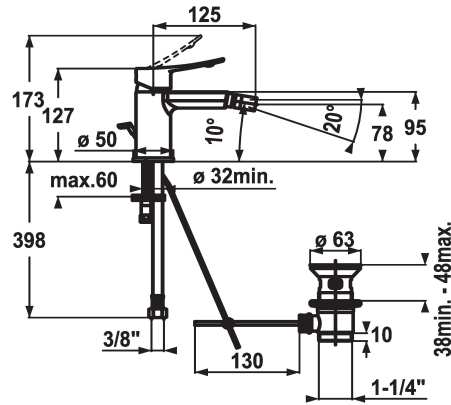

### KWC-No.

**124421**  
chromeline, A 125, flexible connection hoses, with pop-up valve

- \* Lever mixer
- \* ergonomically shaped operating lever
- \* Fixed spout
- ball joint aerator Neoperl® Perlator®
- \* KWC cartridge M 35 OP
- with ceramic discs

- flow rate and temperature continuously variable
- temperature limitation
- \* Flexible connection hoses 3/8"
- \* Fastening by means of stud bolt M8 x 1
- \* Mounting hole size ø35 mm

### Tekniset tiedot

A_Spout_Spray
ATT-KWC-ABLAUFGARNITUR
Connection
Spout
Handling
ATT-KWC-FARBCODE
Installation_type
Faucet_typ
Measure_Height
G_Acoustic group
Projection_A
EnergyLabelCH
ATT-KWC-MASS-WASSERAUSTRITT
Materiaali
lviCode

6 l/min (3 bar)
mit_Ablaufgarnitur
Flexible_Anschlusschläuche
Kiinnitetty
topbedient
chromeline
Standmontage
01
127
yes
A125
B
78
Messinki
0