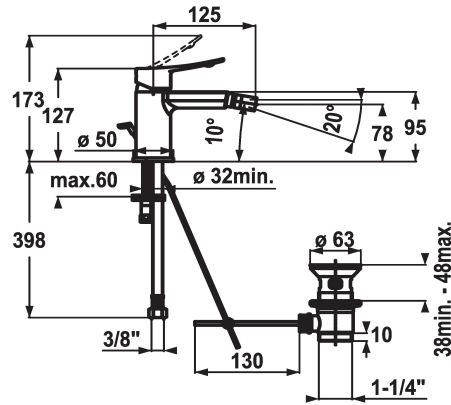

### KWC-No.

**124421**

chromeline, A 125, flexible connection hoses, with pop-up valve

- \* Lever mixer
- \* ergonomically shaped operating lever
- \* Fixed spout
- ball joint aerator Neoperl® Perlator®
- \* KWC cartridge M 35 OP
- with ceramic discs

- flow rate and temperature continuously variable
- temperature limitation
- \* Flexible connection hoses 3/8"
- \* Fastening by means of stud bolt M8 x 1
- \* Mounting hole size ø35 mm

### Dane techniczne

A_Spout_Spray
ATT-KWC-ABLAUFGARNITUR
Connection
ATT-KWC-AUSLAUF
Handling
ATT-KWC-FARBCODE
Installation_type
Faucet_typ
Dimension Height
G_Acoustic group
Projection_A
EnergyLabelCH
ATT-KWC-MASS-WASSERAUSTRITT
Material

6 l/min (3 bar)
mit_Ablaufgarnitur
Flexible_Anschlusschläuche
fest
topbedient
chromeline
Standmontage
01
127
1
A125
B
78
Mosiądz