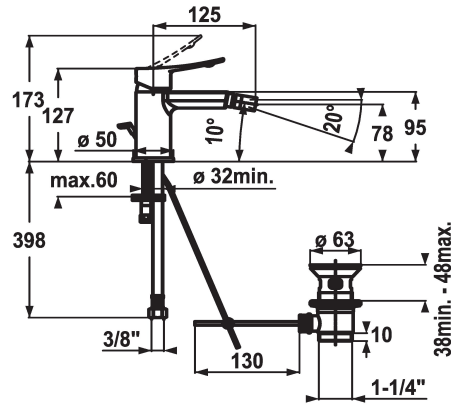

## KWC ACTIVO

Lever mixer - Bidet

Modell-Linie: ACTIVO | 13.401.042.000FL

Kranar | Hydraulické armatúry

### KWC-No.

**124421**

chromeline, A 125, flexible connection hoses, with pop-up valve

- \* Lever mixer
- \* ergonomically shaped operating lever
- \* Fixed spout
- ball joint aerator Neoperl® Perlator®
- \* KWC cartridge M 35 OP
- with ceramic discs

- flow rate and temperature continuously variable
- temperature limitation
- \* Flexible connection hoses 3/8"
- \* Fastening by means of stud bolt M8 x 1
- \* Mounting hole size  $\varnothing$ 35 mm

6 l/min (3 bar)
mit_Ablaufgarnitur
Flexible_Anschlusschläuche
fest
topbedient
chromeline
Standmontage
01
127
1
A125
B
78
Mässing