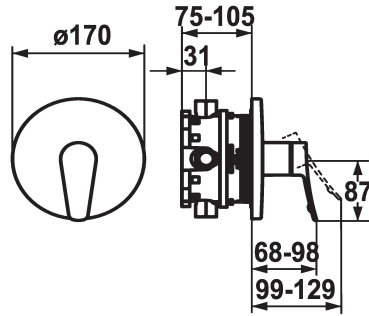

KWC ACTIVO Trim kit - Lever mixer - Shower

Modell-Linie: ACTIVO | 21.404.502.000
Showers | Manual shower

KWC-No.

124434
chromeline, Trim kit

- * Trim kit with function unit
- * Outflow top or below
- * KWC cartridge M 35 H
- with ceramic discs
- flow rate and temperature continuously variable
- * Scope of delivery:

- Function unit, lever, cap, sleeve, cover plate, holder for escutcheon
- Fastening of the cover plate without screws
- * To be ordered separately:
- Unit for concealed installation KWC BLUEBOX®
- ½", without shut-off valve, 39.999.900.931
- ¾" (½"), with shut-off valve, 39.999.910.931

Technical Data

Flow rate
Diameter
Handling
Color code
Installation type
Faucet_typ
Acoustic group
Concealed unit
Energy label
material

19 l/min (3 bar)
D170
front lever
chromeline
Wall mounted
Faucet
yes
Trim kit
C
Brass

Spare Parts

Cartridge M 35 H

538327

KWC ACTIVO

Trim kit - Lever mixer - Shower

Modell-Linie: ACTIVO | 21.404.502.000

Showers | Manual shower

Z.537.582
