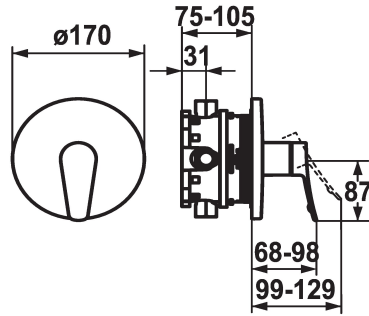

## KWC ACTIVO

Trim kit - Lever mixer - Shower

Modell-Linie: ACTIVO | 21.404.502.000  
Suihkut ja suihkupaneelit | Manuaali suihkut

### KWC-No.

**124434**

chromeline, Trim kit

- \* Trim kit with function unit
- \* Outflow top or below
- \* KWC cartridge M 35 H
- with ceramic discs
- flow rate and temperature continuously variable
- \* Scope of delivery:

- Function unit, lever, cap, sleeve, cover plate, holder for escutcheon
- Fastening of the cover plate without screws
- \* To be ordered separately:
- Unit for concealed installation KWC BLUEBOX®
- ½", without shut-off valve, 39.999.900.931
- ¾" (½"), with shut-off valve, 39.999.910.931