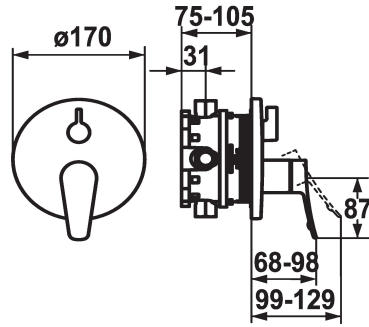

KWC ACTIVO

Trim kit - Lever mixer - Tub

Modell-Linie: ACTIVO | 20.404.512.000

Showers | Exposed bath mixer

KWC-No.

124435
chromeline, Trim kit

124436
chromeline, Trim kit, with vacuum breaker

Concealed_unit

Trim kit

Trim kit, with vacuum breaker

- * Trim kit with function unit
- * Outflow top and below
- * Turning handle for diverter
- * KWC cartridge M 35 H
- with ceramic discs
- flow rate and temperature continuously variable
- * Scope of delivery:

- Function unit, lever, cap, sleeve, cover plate, holder for escutcheon, diverter
- Fastening of the cover plate without screws
- * To be ordered separately:
- Unit for concealed installation KWC BLUEBOX®
- ½", without shut-off valve, 39.999.900.931
- ¾" (½"), with shut-off valve, 39.999.910.931

Technical Data

Flow rate
Diameter
Handling
Color code
Installation_type
Faucet_typ
G_Acoustic group
Concealed_unit
Energy Label
material

19 l/min (3 bar)
D170
front lever
chrome
Wall mounted
Lever mixer
I
Trim kit, with vacuum breaker
C
Brass