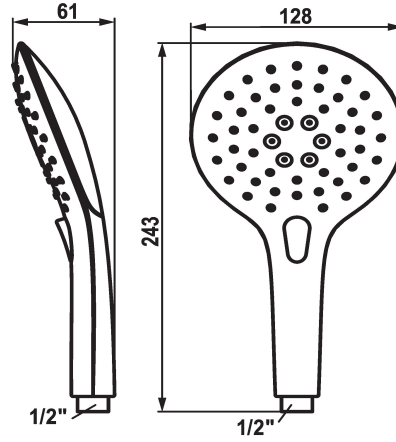

KWC CHOICE-E Hand shower

Modell-Linie: CHOICE | 26.000.117.000
Showers | Hand showers

KWC-No.

124490
chromeline

* Hand shower KWC CHOICE - E
* TouchProtect - anti-scald protection thanks to the "double skin" principle

* Cleaning-friendly faceplate
* Connecting thread 1/2"

Technical Data

Flow rate
Connection
Color code
Faucet_typ
Spray type
Acoustic group
material

8 l/min (3 bar)
G 1/2"
chromeline
Pre-assembly unit
11
yes
KUNSTSTOFF