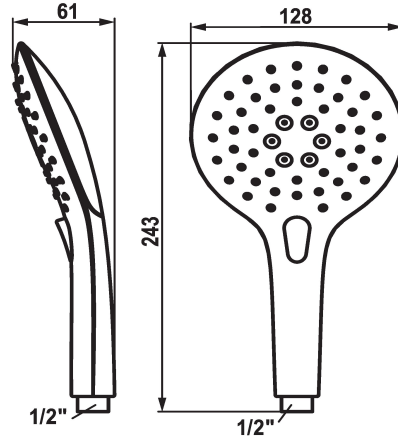

KWC CHOICE-E Hand shower

Modell-Linie: CHOICE | 26.000.117.000
Armatura natryskowa | Armatura natryskowa

KWC-No.

124490
chromeline

* Hand shower KWC CHOICE -E
* TouchProtect - anti-scald protection thanks to the "double skin" principle

* Cleaning-friendly faceplate
* Connecting thread 1/2"

Dane techniczne

A_Spout_Spray
Connection
ATT-KWC-FARBCODE
Faucet_typ
ATT-KWC-STRAHLART
G_Acoustic group
Material

8 l/min (3 bar)
G1/2"
chromeline
18
11
1
KUNSTSTOFF