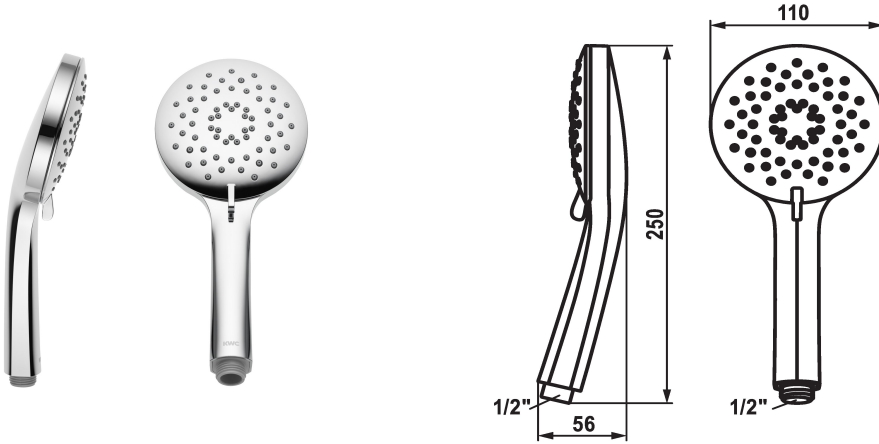

KWC FIT-X Hand shower trio

Modell-Linie: FIT-X | 26.000.119.000
Showers | Hand showers

KWC-No.

124492
chromeline

* Hand shower KWC FIT -X trio
* TouchProtect - anti-scald protection thanks to the "double skin" principle

* Cleaning-friendly faceplate
* Connecting thread 1/2"

Technical Data

Flow rate
Connection
Color code
Faucet_typ
Spray type
Acoustic group
material

8 l/min (3 bar)
G 1/2"
chromeline
Pre-assembly unit
G 3/8"1
yes
KUNSTSTOFF