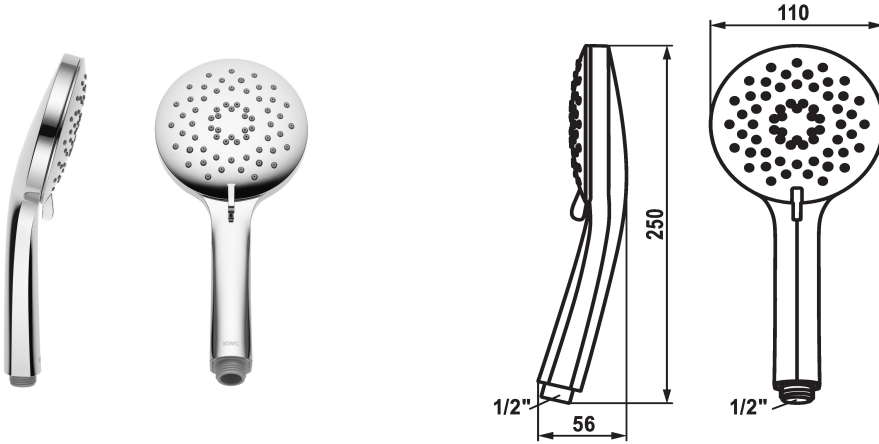

KWC FIT-X Hand shower trio

Modell-Linie: FIT-X | 26.000.119.000
Duschar | Duschar

KWC-No.

124492
chromeline

* Hand shower KWC FIT -X trio
* TouchProtect - anti-scald protection thanks to the "double skin" principle

* Cleaning-friendly faceplate
* Connecting thread 1/2"

Technical Data

A_Spout_Spray
Connection
ATT-KWC-FARBCODE
Faucet_typ
ATT-KWC-STRAHLART
G_Acoustic group
Material

8 l/min (3 bar)
G1/2"
chromeline
18
09
1
KUNSTSTOFF