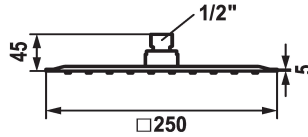

KWC PIATTO -X Q Shower head

Modell-Linie: **SHOWERCULTURE | 26.000.204.000**
Showers | Shower heads

KWC-No.

124494
chromeline, D 250x250

124495
chromeline, D 300x300

124496
chromeline, D 400x400

Diameter

250 x 250

300 x 300

400 x 400

* Shower head KWC PIATTO -X Q
* Made of stainless steel
* With ball joint
* Cleaning-friendly faceplate

* Connecting thread 1/2"
* To be ordered separately:
- Bracket

Technical Data

Flow rate	18 l/min (3 bar)
Diameter	250 x 250
Color code	chrome
Faucet_typ	Safety element
Acoustic group	Mains receiver1
Energy Label	D Mono battery 1.5 V
material	stainless steel