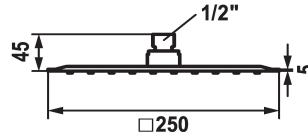

## KWC PIATTO -X Q Shower head

Modell-Linie: **SHOWERCULTURE | 26.000.204.000**  
Showers | Shower heads

### KWC-No.

**124494**  
chromeline, D 250x250

**124495**  
chromeline, D 300x300

**124496**  
chromeline, D 400x400

### Diameter

250 x 250

300 x 300

400 x 400

\* Shower head KWC PIATTO -X Q  
\* Made of stainless steel  
\* With ball joint  
\* Cleaning-friendly faceplate

\* Connecting thread 1/2"  
\* To be ordered separately:  
- Bracket

### Technical Data

Flow rate	18 l/min (3 bar)
Diameter	250 x 250
Color code	chromeline
Faucet_typ	Shower head
Acoustic group	II
Energy label	D Mono battery 1.5 V
material	stainless steel