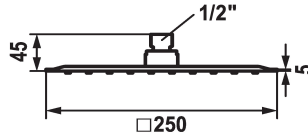

## KWC PIATTO -X Q Shower head

Modell-Linie: **SHOWERCULTURE** | 26.000.204.000  
Showers | Shower heads

### KWC-No.

**124494**  
chromeline, D 250x250

**124495**  
chromeline, D 300x300

**124496**  
chromeline, D 400x400

### Diameter

250 x 250

300 x 300

400 x 400

\* Shower head KWC PIATTO -X Q  
\* Made of stainless steel  
\* With ball joint  
\* Cleaning-friendly faceplate

\* Connecting thread 1/2"  
\* To be ordered separately:  
- Bracket

### Technical Data

Flow rate	18 l/min (3 bar)
Diameter	250 x 250
Color code	chromeline
Faucet_typ	Shower head
Acoustic group	II
Energy label	D Mono battery 1.5 V
material	stainless steel