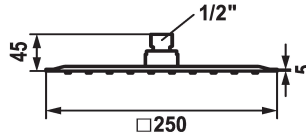

## KWC PIATTO -X Q Shower head

Modell-Linie: SHOWERCULTURE | 26.000.204.000  
Suihkut ja suihkupaneelit | Suihkupäät

### KWC-No.

**124494**  
chromeline, D 250x250

**124495**  
chromeline, D 300x300

**124496**  
chromeline, D 400x400

### Halkaisija

D250-Q

D300-Q

D400-Q

\* Shower head KWC PIATTO -X Q  
\* Made of stainless steel  
\* With ball joint  
\* Cleaning-friendly faceplate

\* Connecting thread 1/2"  
\* To be ordered separately:  
- Bracket