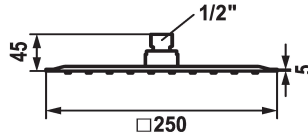

KWC PIATTO -X Q Shower head

Modell-Linie: **SHOWERCULTURE | 26.000.204.000**
Armatura natryskowa | Głowice natryskowe

KWC-No.

124494
chromeline, D 250x250

124495
chromeline, D 300x300

124496
chromeline, D 400x400

średnicy

D250-Q

D300-Q

D400-Q

* Shower head KWC PIATTO -X Q
* Made of stainless steel
* With ball joint
* Cleaning-friendly faceplate

* Connecting thread 1/2"
* To be ordered separately:
- Bracket

Dane techniczne

A_Spout_Spray

18 l/min (3 bar)

średnicy

D250-Q

ATT-KWC-FARBCODE

chromeline

Faucet_typ

17