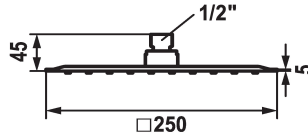

KWC PIATTO -X Q Shower head

Modell-Linie: SHOWERCULTURE | 26.000.204.000
Duschar | Sprchové hlavice

KWC-No.

124494
chromeline, D 250x250

124495
chromeline, D 300x300

124496
chromeline, D 400x400

Diameter

D250-Q

D300-Q

D400-Q

* Shower head KWC PIATTO -X Q
* Made of stainless steel
* With ball joint
* Cleaning-friendly faceplate

* Connecting thread 1/2"
* To be ordered separately:
- Bracket

Technical Data

A_Spout_Spray

18 l/min (3 bar)

Diameter

D250-Q

ATT-KWC-FARBCODE

chromeline

Faucet_typ

17

G_Acoustic group