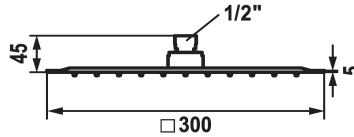

KWC PIATTO -X Q Shower head

Modell-Linie: **SHOWERCULTURE** | 26.000.205.000
Showers | Shower heads

KWC-No.

124494
chromeline, D 250x250

124495
chromeline, D 300x300

124496
chromeline, D 400x400

Diameter

250 x 250

300 x 300

400 x 400

* Shower head KWC PIATTO -X Q
* Made of stainless steel
* With ball joint
* Cleaning-friendly faceplate

* Connecting thread 1/2"
* To be ordered separately:
- Bracket

Technical Data

Flow rate	18 l/min (3 bar)
Diameter	300 x 300
Color code	chrome
Faucet_typ	Shower head
G_Acoustic group	II
Energy Label	D Mono battery 1.5 V
material	stainless steel