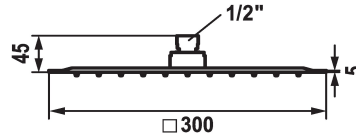

KWC PIATTO -X Q Shower head

Modell-Linie: **SHOWERCULTURE** | 26.000.205.000
Showers | Shower heads

KWC-No.

124494
chromeline, D 250x250

124495
chromeline, D 300x300

124496
chromeline, D 400x400

Diameter

250 x 250

300 x 300

400 x 400

* Shower head KWC PIATTO -X Q
* Made of stainless steel
* With ball joint
* Cleaning-friendly faceplate

* Connecting thread 1/2"
* To be ordered separately:
- Bracket

Technical Data

Flow rate	18 l/min (3 bar)
Diameter	300 x 300
Color code	chromeline
Faucet_typ	Shower head
Acoustic group	II
Energy label	D Mono battery 1.5 V
material	stainless steel