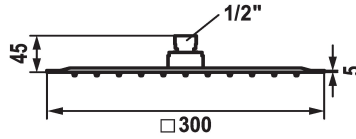

KWC PIATTO -X Q Shower head

Modell-Linie: **SHOWERCULTURE | 26.000.205.000**
Armatura natryskowa | Głowice natryskowe

KWC-No.

124494
chromeline, D 250x250

124495
chromeline, D 300x300

124496
chromeline, D 400x400

średnicy

D250-Q

D300-Q

D400-Q

* Shower head KWC PIATTO -X Q
* Made of stainless steel
* With ball joint
* Cleaning-friendly faceplate

* Connecting thread 1/2"
* To be ordered separately:
- Bracket

Dane techniczne

A_Spout_Spray

18 l/min (3 bar)

średnicy

D300-Q

ATT-KWC-FARBCODE

chromeline

Faucet_typ

17