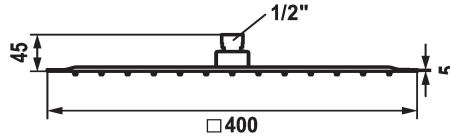

## KWC PIATTO -X Q Shower head

Modell-Linie: **SHOWERCULTURE | 26.000.206.000**  
Sprchové armatury | Sprchové hlavice

### KWC-No.

**124494**  
chromeline, D 250x250

**124495**  
chromeline, D 300x300

**124496**  
chromeline, D 400x400

### ATT-KWC-DURCHMESSER

D250-Q

D300-Q

D400-Q

\* Shower head KWC PIATTO -X Q  
\* Made of stainless steel  
\* With ball joint  
\* Cleaning-friendly faceplate

\* Connecting thread 1/2"  
\* To be ordered separately:  
- Bracket