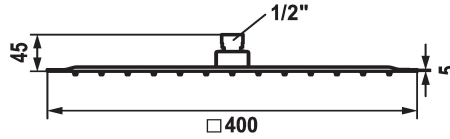

KWC PIATTO -X Q Shower head

Modell-Linie: **SHOWERCULTURE** | 26.000.206.000
Showers | Shower heads

KWC-No.

124494
chromeline, D 250x250

124495
chromeline, D 300x300

124496
chromeline, D 400x400

Diameter

250 x 250

300 x 300

400 x 400

* Shower head KWC PIATTO -X Q
* Made of stainless steel
* With ball joint
* Cleaning-friendly faceplate

* Connecting thread 1/2"
* To be ordered separately:
- Bracket

Technical Data

Flow rate	19.5 l/min (3 bar)
Diameter	400 x 400
Color code	chrome
Faucet_typ	Shower head
G_Acoustic group	II
G_Acoustic group_Shower_outlet	II
Energy Label	D Mono battery 1.5 V
material	stainless steel