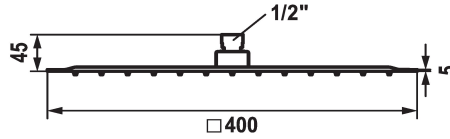

KWC PIATTO -X Q Shower head

Modell-Linie: **SHOWERCULTURE** | 26.000.206.000
Showers | Shower heads

KWC-No.

124494
chromeline, D 250x250

124495
chromeline, D 300x300

124496
chromeline, D 400x400

Diameter

250 x 250

300 x 300

400 x 400

* Shower head KWC PIATTO -X Q
* Made of stainless steel
* With ball joint
* Cleaning-friendly faceplate

* Connecting thread 1/2"
* To be ordered separately:
- Bracket

Technical Data

Flow rate	19.5 l/min (3 bar)
Diameter	400 x 400
Color code	chromeline
Faucet_typ	Shower head
Acoustic group	II
Spray outlet: Acoustic group	II
Energy label	D Mono battery 1.5 V
material	stainless steel