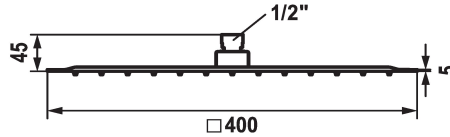

## KWC PIATTO -X Q Shower head

Modell-Linie: **SHOWERCULTURE** | 26.000.206.000  
Showers | Shower heads

### KWC-No.

**124494**  
chromeline, D 250x250

**124495**  
chromeline, D 300x300

**124496**  
chromeline, D 400x400

### Diameter

250 x 250

300 x 300

400 x 400

\* Shower head KWC PIATTO -X Q  
\* Made of stainless steel  
\* With ball joint  
\* Cleaning-friendly faceplate

\* Connecting thread 1/2"  
\* To be ordered separately:  
- Bracket

### Technical Data

Flow rate	19.5 l/min (3 bar)
Diameter	400 x 400
Color code	chromeline
Faucet_typ	Shower head
Acoustic group	II
Spray outlet: Acoustic group	II
Energy label	D Mono battery 1.5 V
material	stainless steel